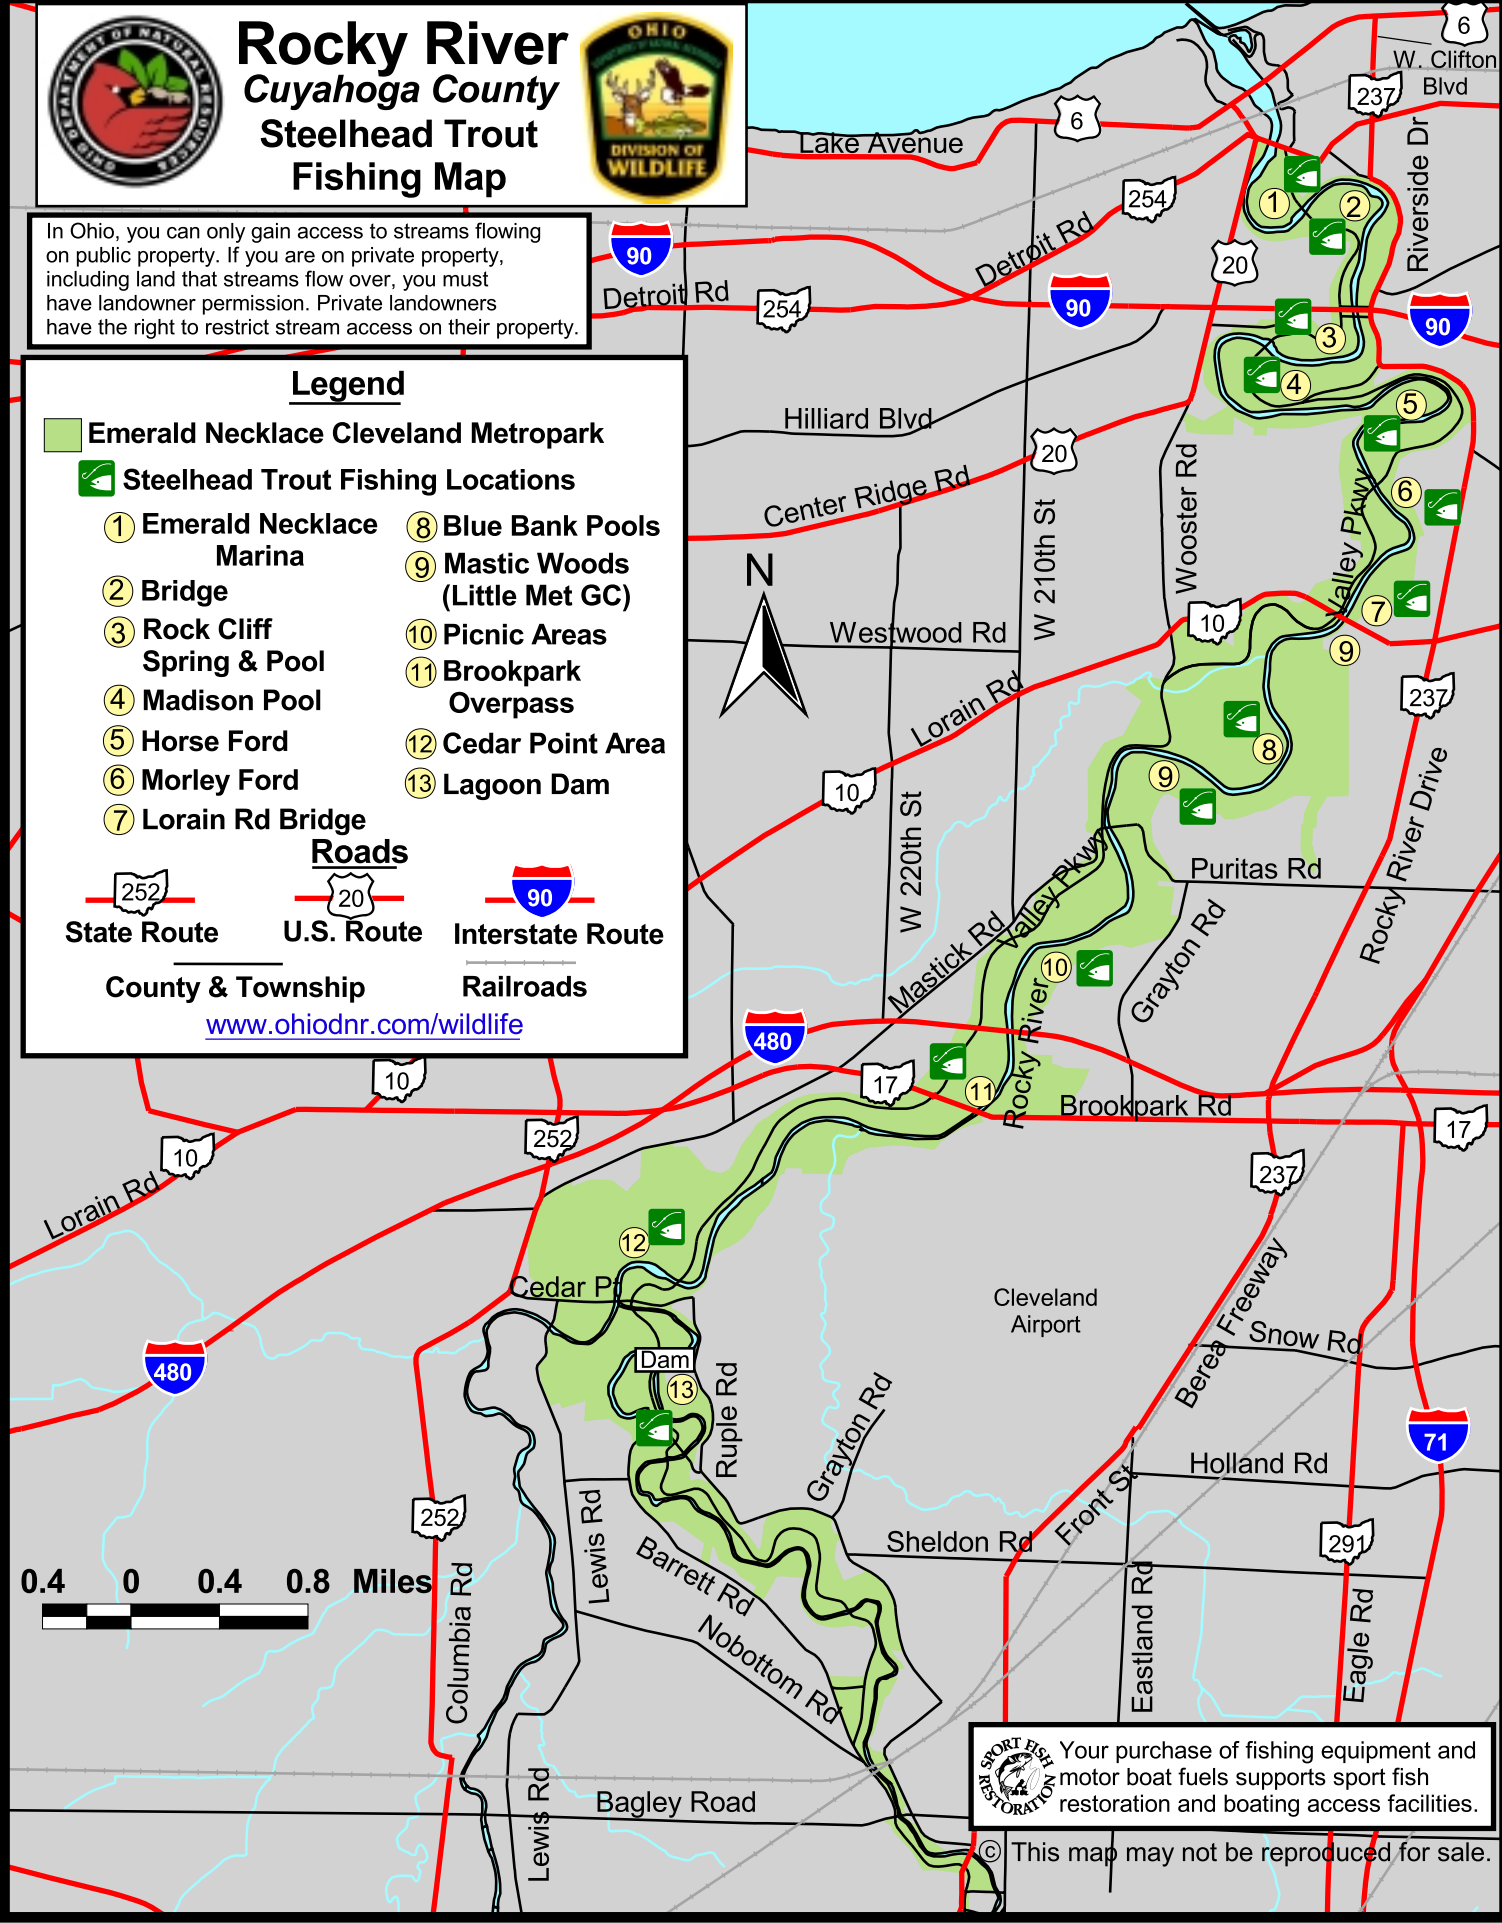

Rocky River Cuyahoga County Steelhead Trout Fishing Map

In Ohio, you can only gain access to streams flowing on public property. If you are on private property, including land that streams flow over, you must have landowner permission. Private landowners have the right to restrict stream access on their property.

Legend

- Emerald Necklace Cleveland Metropark
- Steelhead Trout Fishing Locations
- ① Emerald Necklace Marina
- ② Bridge
- ③ Rock Cliff Spring & Pool
- ④ Madison Pool
- ⑤ Horse Ford
- ⑥ Morley Ford
- ⑦ Lorain Rd Bridge
- ⑧ Blue Bank Pools
- ⑨ Mastic Woods (Little Met GC)
- ⑩ Picnic Areas
- ⑪ Brookpark Overpass
- ⑫ Cedar Point Area
- ⑬ Lagoon Dam

Roads

- State Route
- U.S. Route
- Interstate Route

County & Township Railroads

www.ohiodnr.com/wildlife

Your purchase of fishing equipment and motor boat fuels supports sport fish restoration and boating access facilities.

© This map may not be reproduced for sale.

Rocky River Steelhead Trout Fishing Map